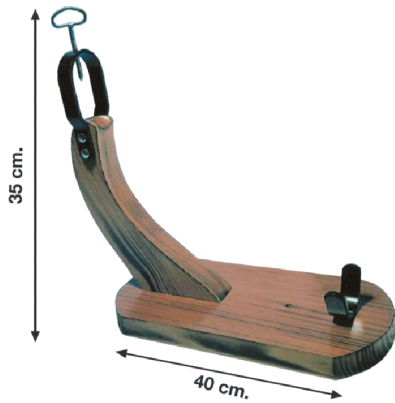

JAMONEROS GÓNDOLA 304

Ref: BZ500002 JAMONERO B/M
GONDOLA REF.304

313